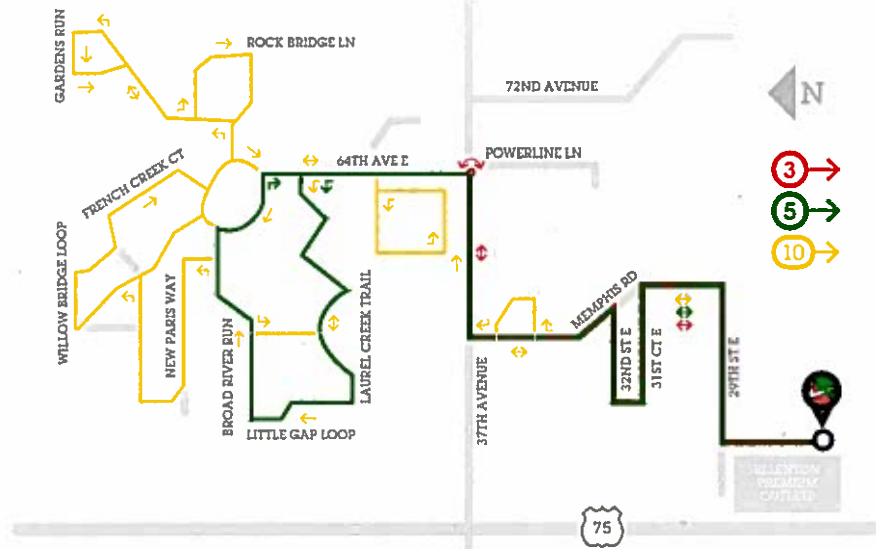

- WEEKLY MEET-AND-RUNS
- IN-STORE PRODUCT DEMOS AND TRIALS
- POST-RUN SOCIALS
- COACHING CLINICS
- TRACK YOUR RUN WITH NIKE+

**WHERE MORE OF US GET MORE FROM OUR RUN.**

TUESDAYS AND THURSDAYS 6PM, SUNDAYS 8AM  
ELLENTON PREMIUM OUTLETS  
5195 FACTORY SHOPS BLVD, ELLENTON, FL 34222  
941.722.0096